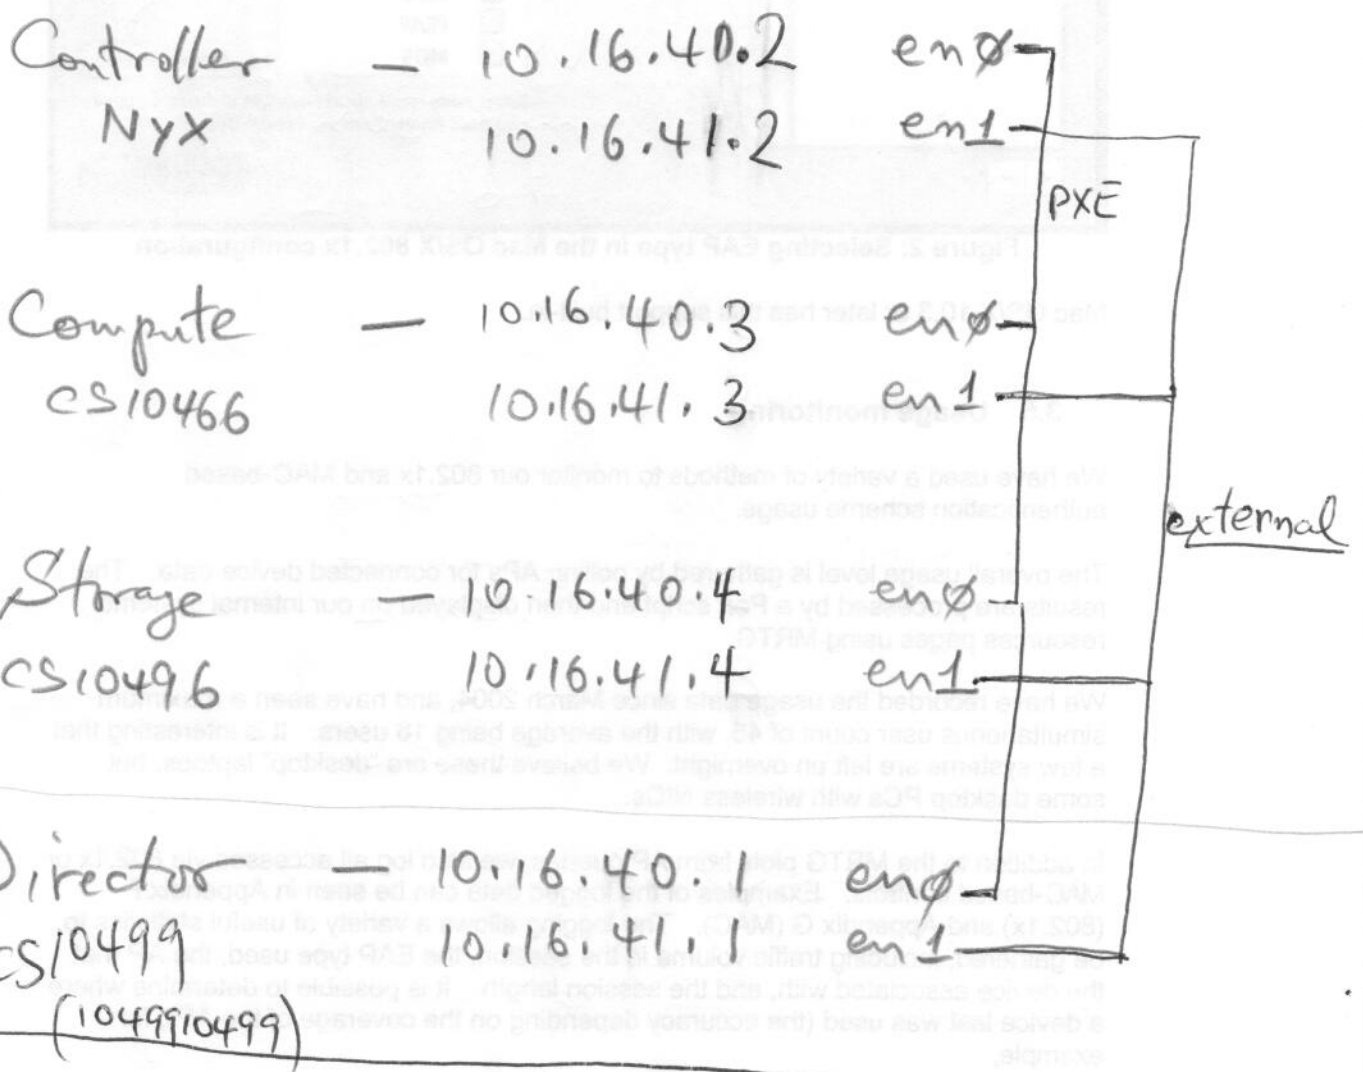

ostack VLANs

	VLAN	
10.16.40.x	ostack 0	- external
10.16.41.x	1	- provisioning/PXE
10.16.42.x	2	-

~~10.16.40.10499~~